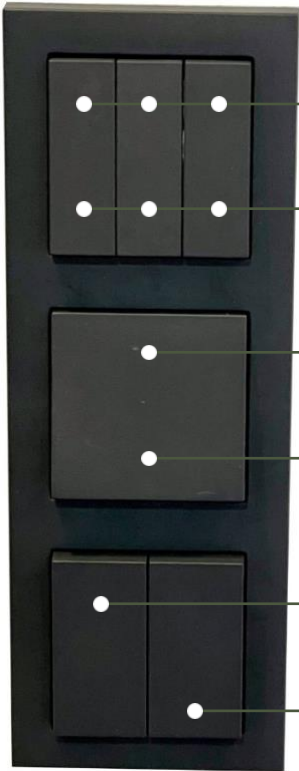

3.

Bed stops in this position. Now pull hard until bed opens

4.

Caution: Bed now folds automatically to the ground

5.

Loosen the straps of the bed linen. Ready!

To close, go through operations 3 to 5 backwards. Then press the bed into the wall unit.

Light/ Heating & Climate

Light Switches

Living- / Dining Room/ Kitchen
Lights on

Living- / Dining Room/ Kitchen
Lights off

Sockets terrace
Power off

Sockets terrace
Power on

Lighting terrace

Lights on / off / on

BLOXS Light signature
on/ off/ on

Heating/ Air Conditioning

Device on/off

Display on/off

Temperature
plus/minus

Mode heat/ cool etc.

Ventilation man/auto

LG